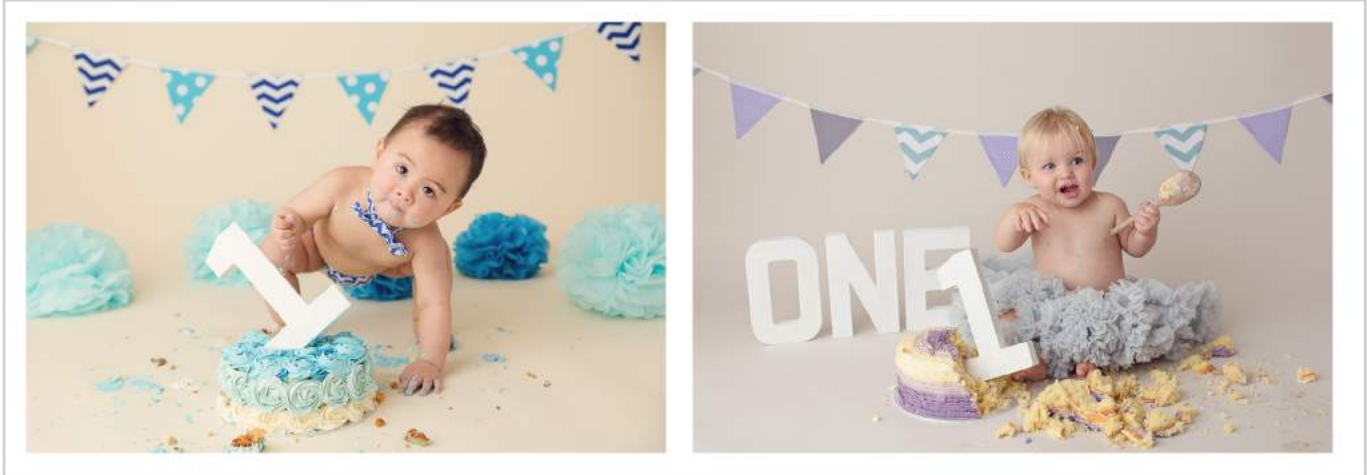

NATASHA HANNA
photography

CAKE SMASH PACKAGE PRICES

A £100 non-refundable deposit is payable to secure your slot
Upon viewing your images you select your choice of package
Your £100 deposit is then deducted from your package total.

What's Included:

All packages include a 1-2 Hr Customised Studio Session & Standard Cake
Sessions include Classic Baby Portraits, Cake Smash & Tub Time
Final online galleries typically show 25-30 images for you to choose from

ESSENTIAL £350

1-2 Hr Studio Session
Standard Cake
10 Digital Images on Download
Storyboard Image as Jpeg

*For all packages additional
Digital Images are £20 each*

PREMIUM £450

1-2 Hr Studio Session
Standard Cake
20 Digital Images on USB
Storyboard Jpeg
1 8x8" Storyboard Loose Print
Gallery Slideshow

Custom 'My 1st B'day' App
20% off a la carte price list

DELUXE £550

1-2 Hr Studio Session
Standard Cake
All Digital Images on USB
Storyboard Jpeg
1 12x12" Storyboard Loose Print
Gallery Slideshow

Custom 'My 1st B'day' App
25% off a la carte price list

Custom 'My 1st Birthday' App - Custom phone or tablet app which includes your purchased colour images.

FAMILY IMAGES ADD ON £45

Cake Smash shoots are just for baby. Select this add on if you would like
additional time added to the session to include family set ups.